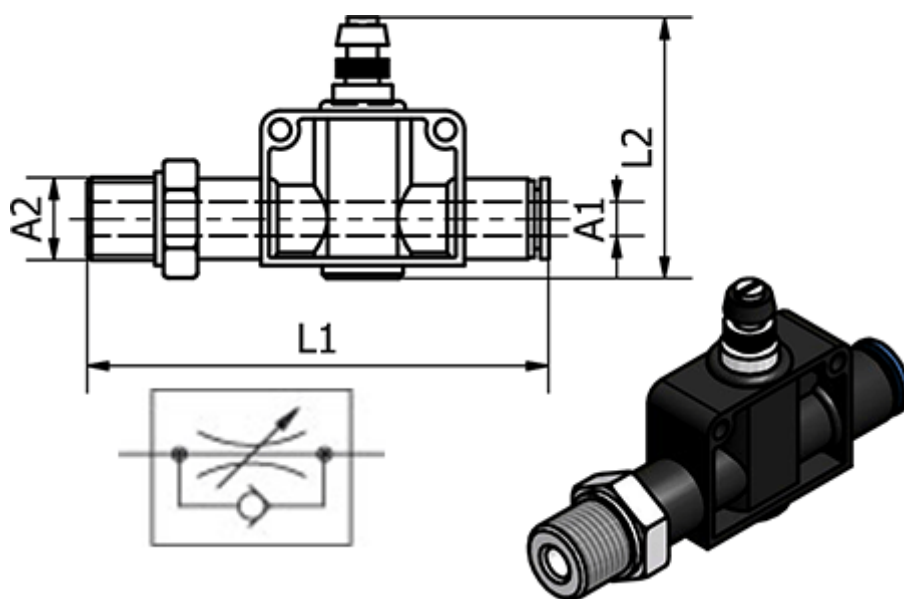

Article number: 58618301210

Description: Flow Control Valve 183.01210, Ø10 - G 1/2"
Push-in/Thread

Measures

Ext. Hose Diameter A1	= 10
L1	= 75.900000000000006
L2	= 50.8
Thread A2	= G 1/2"